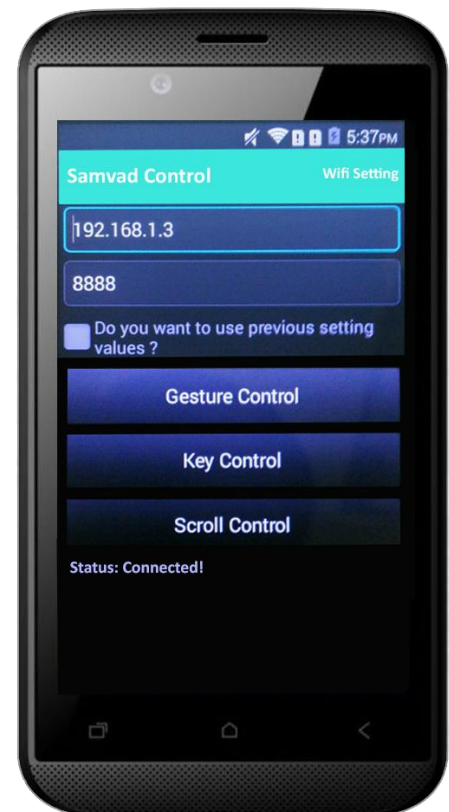

Android Control

Hand held, mobile based device for controlling teleprompting operations

Technical Details:

Connectivity: Wi-Fi

Power: in-built batteries

Supported Functions:

Speed

Toggle Direction

Play/Pause

Skip

Previous

Product ID: ANDC