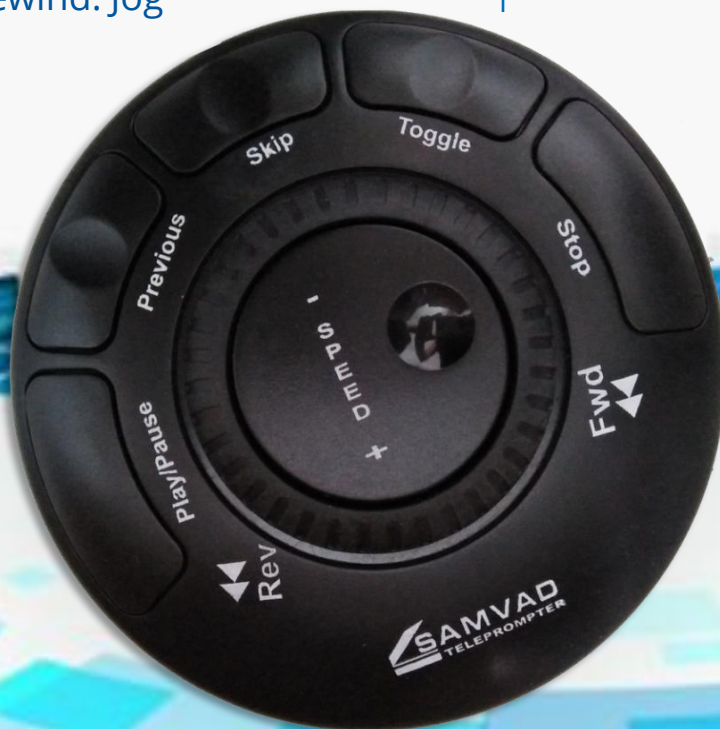

Desk Control

Hand operated device for controlling the operations of Samvad teleprompter.

Supported Functions:

- Speed Control: Scroll
- Toggle Direction: Button
- Play/Pause: Button
- Skip: Button
- Stop: Button
- Previous: Button
- Forward: Jog
- Rewind: Jog

Technical Details:

- **Connectivity:** USB Port
- **Length:** Extendible with CAT5 Cable.
(Default CAT5 supplied is 1.5 meter. Can be easily extended by connecting a longer LAN(CAT5 with RJ45 Connectors) cable)
- **Power:** Through USB only